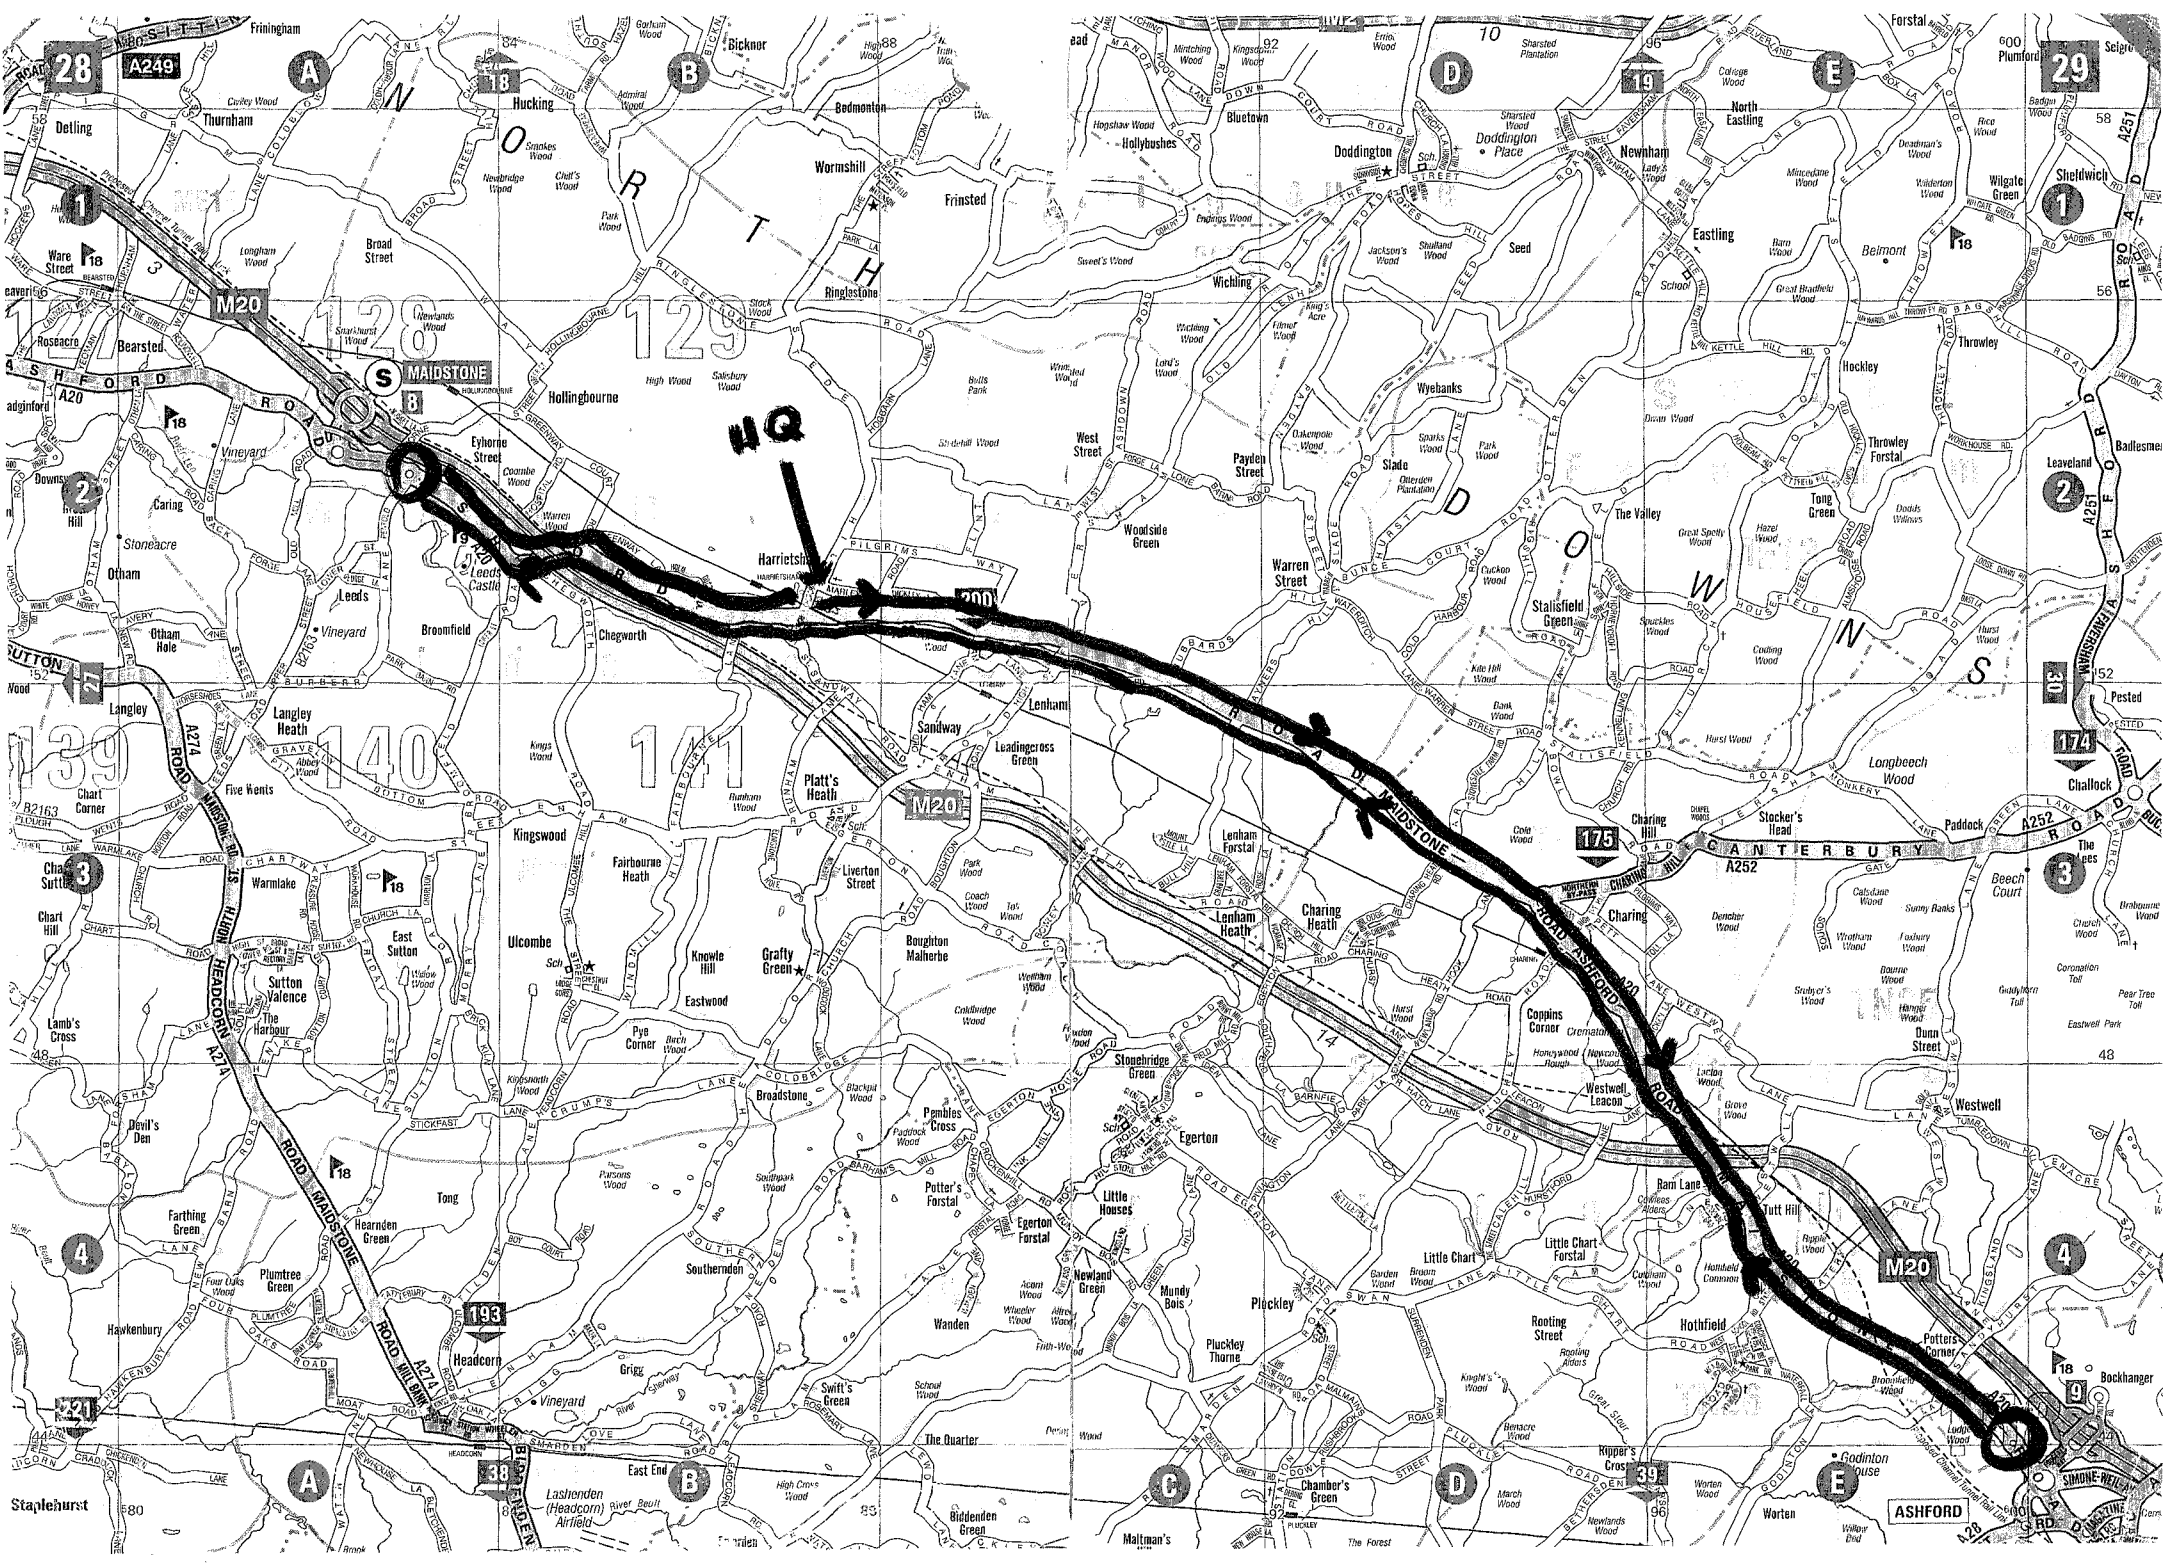

HQ

MAIDSTONE

ASHFORD

Staplehurst

Godinton House